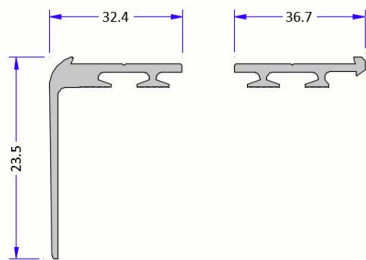

### PURPOSE

This stair nosing product has been designed with a built in packers and lip on the back edge to simplify installation with direct stick carpets. This profile is contoured to allow ease of installation when curved. Nosing can be used for interior and exterior uses.

### MATERIAL

T6 6063 Alloy aluminium - Natural Satin anodised

Standard 2.5 Metre Lengths.

Supplied pre drilled for countersunk screw fixing (screws supplied).

### DIMENSIONS

For PDF and CAD drawings with full dimensions please refer to our website.