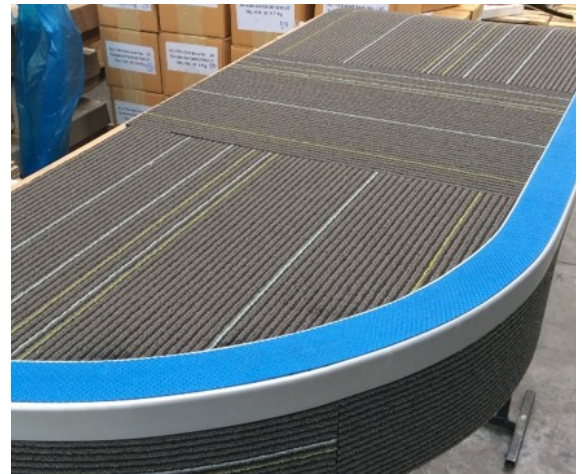

For installation guides and videos, visit www.tredsafe.co.nz

Release: November 2018

Information given in this data sheet is based on the current state of knowledge. This does not exempt the purchaser from carrying out his own careful inspections of incoming goods and their suitability for local building codes. We reserve the right to make changes to the product data in the course of technical progress or due to operationally related further development. Owing to factors beyond our control during application, recommendations given in this data sheet require tests and experiments by the customer. Our recommendations do not exempt the customer from the obligation to check any infringements of third-party rights himself and eliminate them if necessary. The suggestions for product use are not equivalent to a warranty of its suitability for the recommended purpose.

Each new release of this data sheet supersedes the previous one.